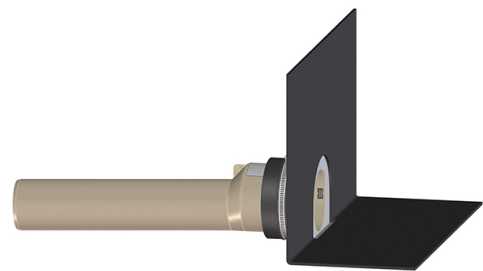

## HL68H.0/75

Attica drain with bitumen membrane and PP-wastepipe DN75

Attica drain with bitumen membrane and PP wastepipe  
DN75; for bitumen waterproofings